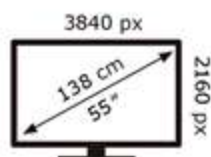

Samsung

MRE55R85HAU

Samsung

MRE55R85HAU

77 kWh/1000h

77 kWh/1000h

ABCDEF **G**
HDR
195 kWh/1000h

ABCDEF **G**
HDR
195 kWh/1000h