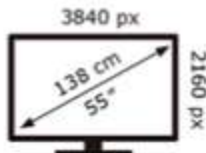

Samsung

MRE55R85HAU

Samsung

MRE55R85HAU

77 kWh/1000h

77 kWh/1000h

ABCDEF **G**
HDR
195 kWh/1000h

ABCDEF **G**
HDR
195 kWh/1000h